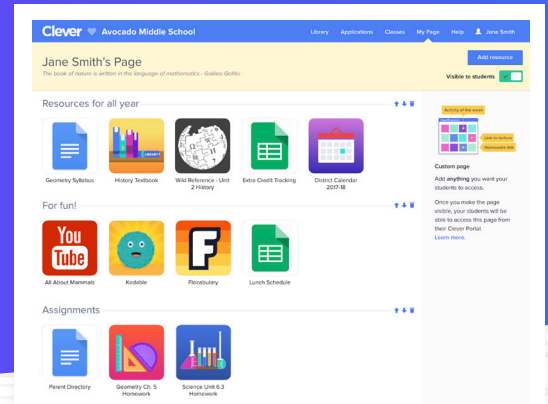

Student home login guide

Help your child use learning technology at home

Hi Families,

Our school uses Clever as an easy way for students to access all the learning applications they use at school in a single location: the Clever Portal.