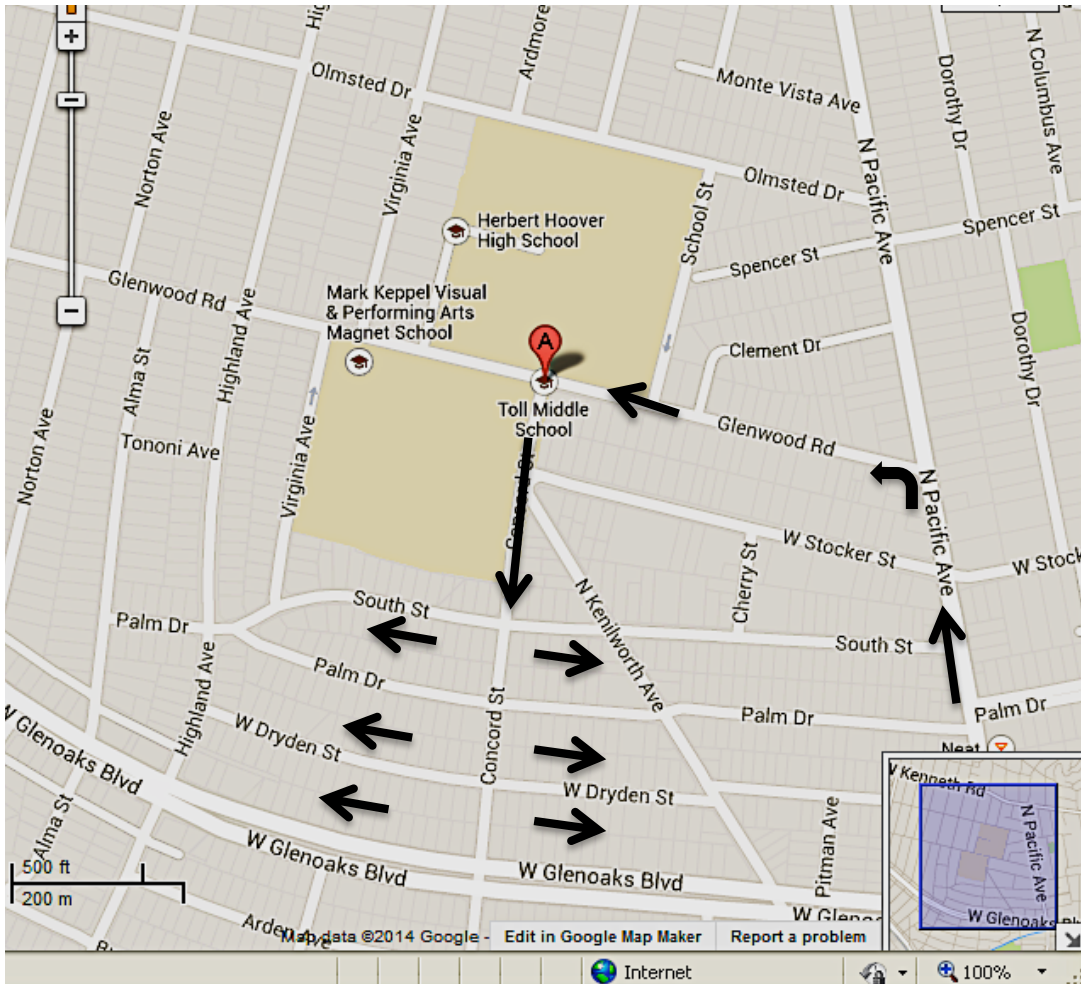

Toll Middle School

Drop-off Map

The map above shows the best way to enter Toll Middle School to drop off students. Concord Street is a designated drop-off zone and is the safest and quickest way to drop-off students while also avoiding the sun glare and traffic of traveling eastbound on Glenwood Road.