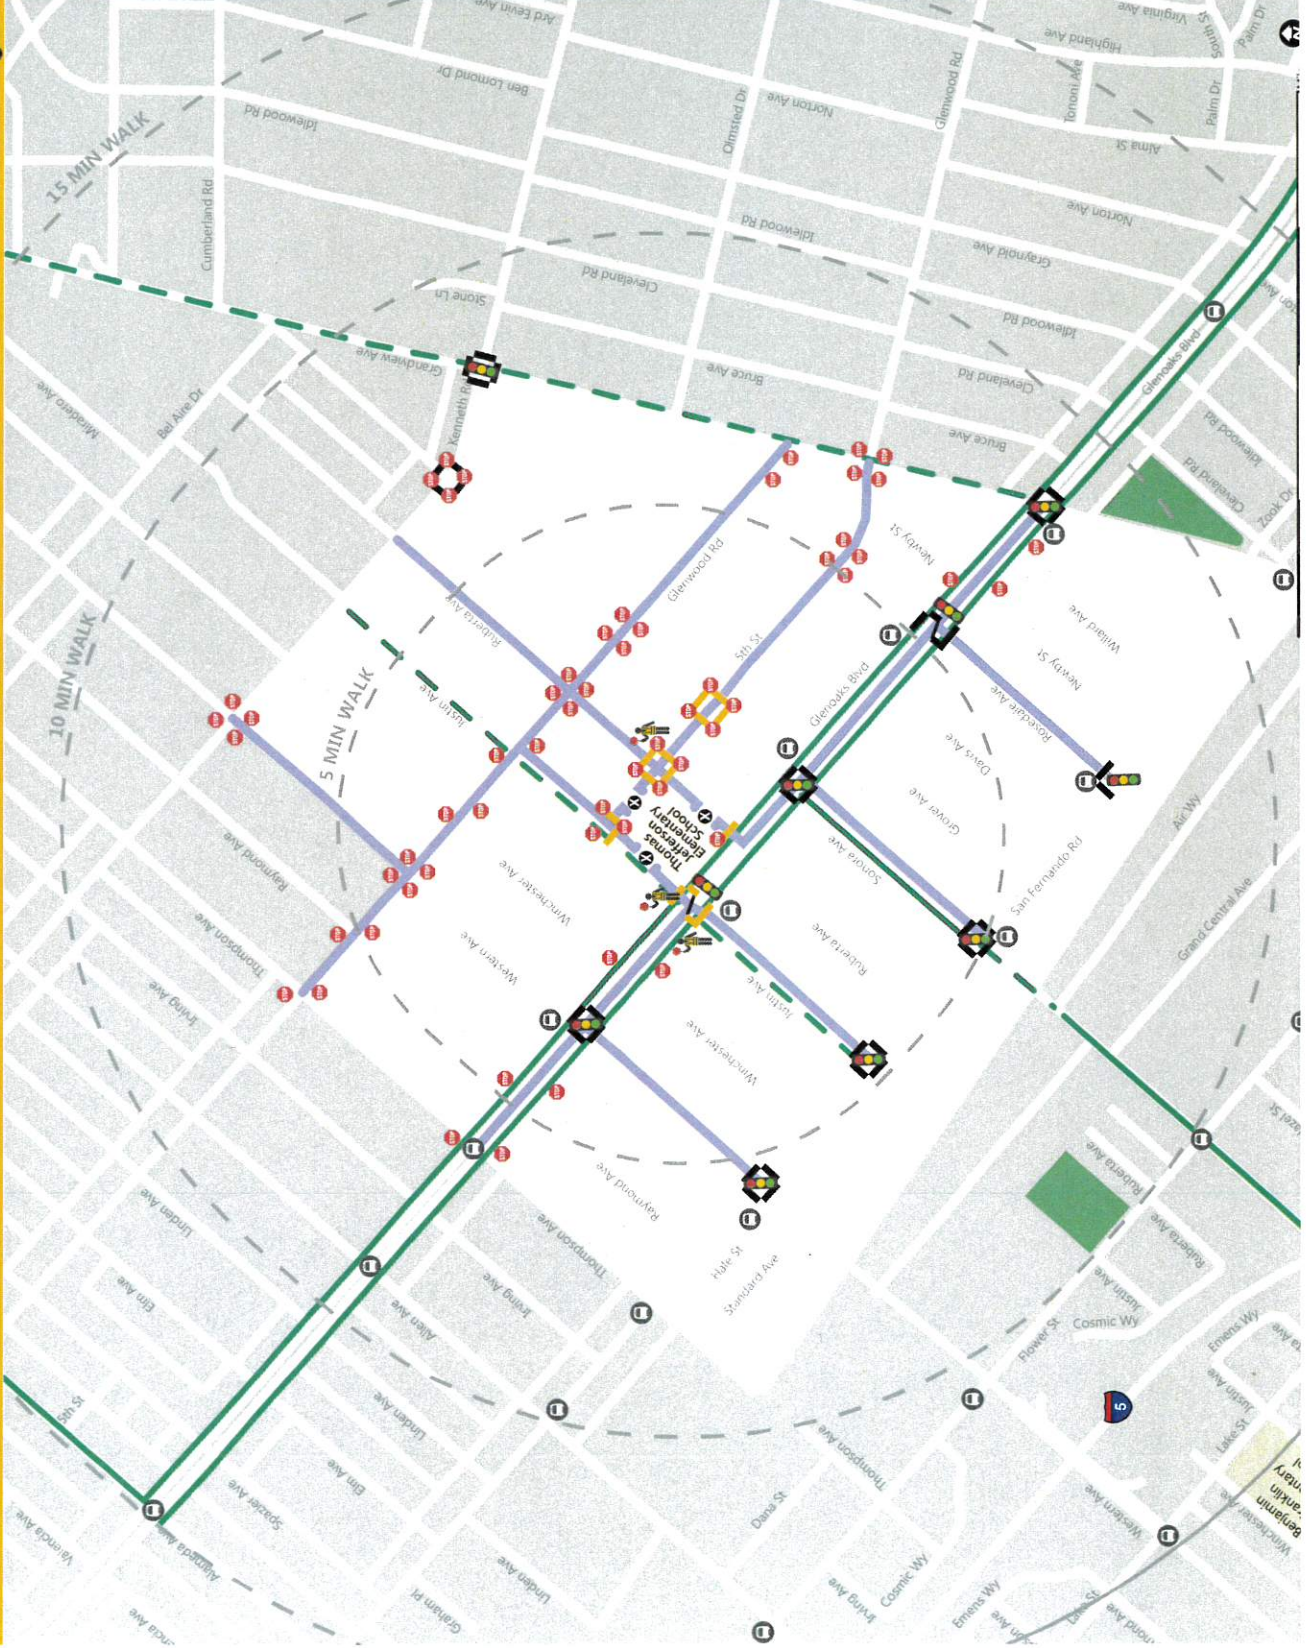

# Thomas Jefferson Elementary School

SUGGESTED WALKING/BIKING ROUTE TO SCHOOL

RUTA SUGERIDA PARA CAMINAR/MONTAR BICICLETA A LA ESCUELA

ԽՈՐՀՈՒՐԴ ՏԻՎՈՂ ՔԱՅՆԼԵՆՈՒ/ՆԵՍԱՆՎԱԿԱՐՄԱՆ ՃԱՆԱՊԱՐԶԸ ԴԵՊՐ ԴՊՐՈՑ

	Suggested Walking/Biking Route
	Stop Sign
	Bus Stop
	Crossing Guard
	Pedestrian Activated Beacon
	Traffic Signal
	White Crossing
	Yellow Crossing
	Bicycle Lane
	Bicycle Route
	Attendance Area
	School
	School Entrance/Exit

This map is intended for informational purposes only. The City of Glendale and Glendale Unified School District cannot and do not guarantee the safety of these routes or of the persons utilizing them, and assume no responsibility or liability due to the use of these routes or reliance on this map. We encourage parents and students to use this map to explore options for commuting between home and school, but ultimately, parents and students are responsible for their own safety and for choosing the most appropriate commuting option based upon their knowledge of route conditions and the specific needs and/or experience level of their child. Parents are encouraged to inspect the routes on their own to ensure that the routes are as safe as possible and appropriate for their child.