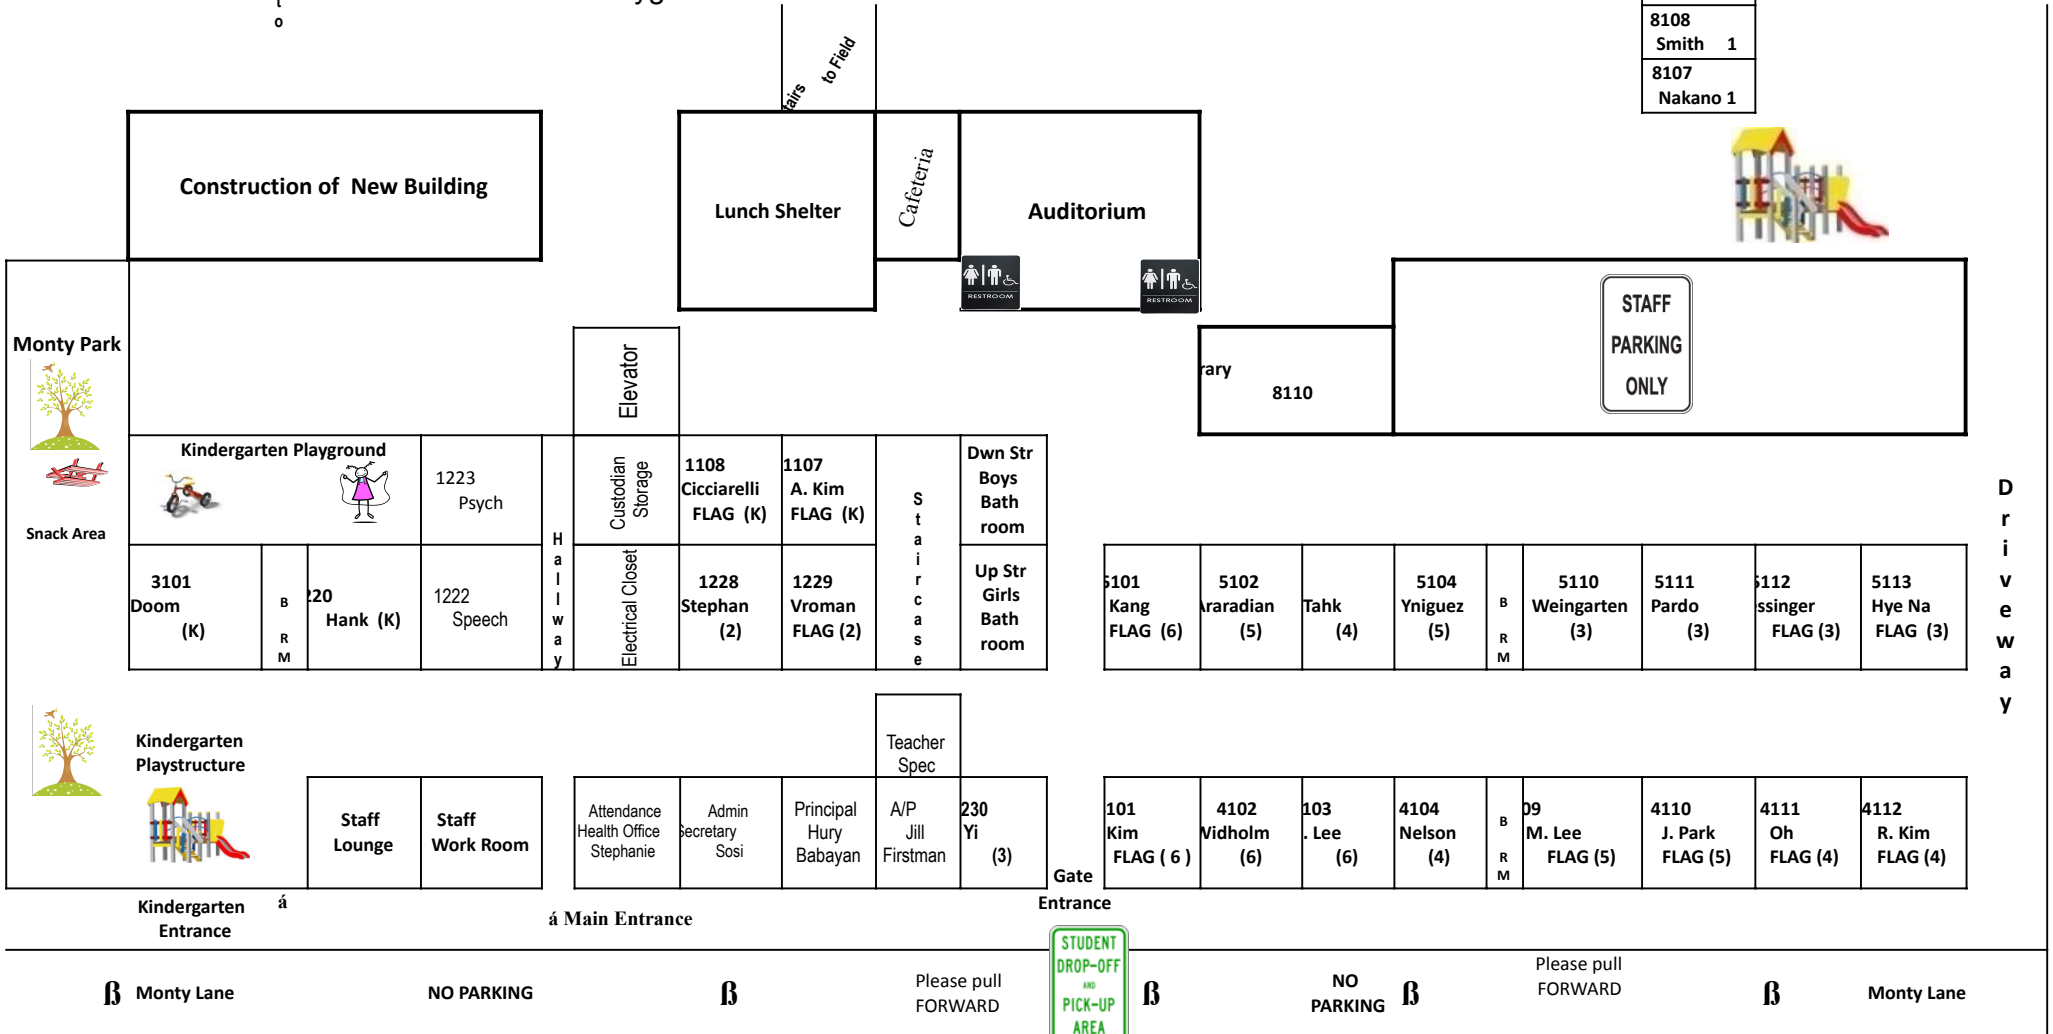

Monte Vista Elementary School

2620 Orange Ave., La Crescenta CA 91214

(818) 248-2617 Phone

(818) 248-5263 Fax

www.gusd.net/montevista

2021-2022

*map NOT to scale

SF
t
i
a
l
i
e
r
d
s

t
o

Lower Field/Playground

8104 Fong FLAG 1st)	8103 Webster SAI
------------------------------	------------------------

Bathroom
8106 S. Kim
8105 Harvey 2
8109
8108 Smith 1
8107 Nakano 1

D
r
i
v
e
w
a
y

STUDENT
DROP-OFF
AND
PICK-UP
AREA

B Monty Lane
NO PARKING
B
Please pull FORWARD
B
NO PARKING B
Please pull FORWARD
B
Monty Lane